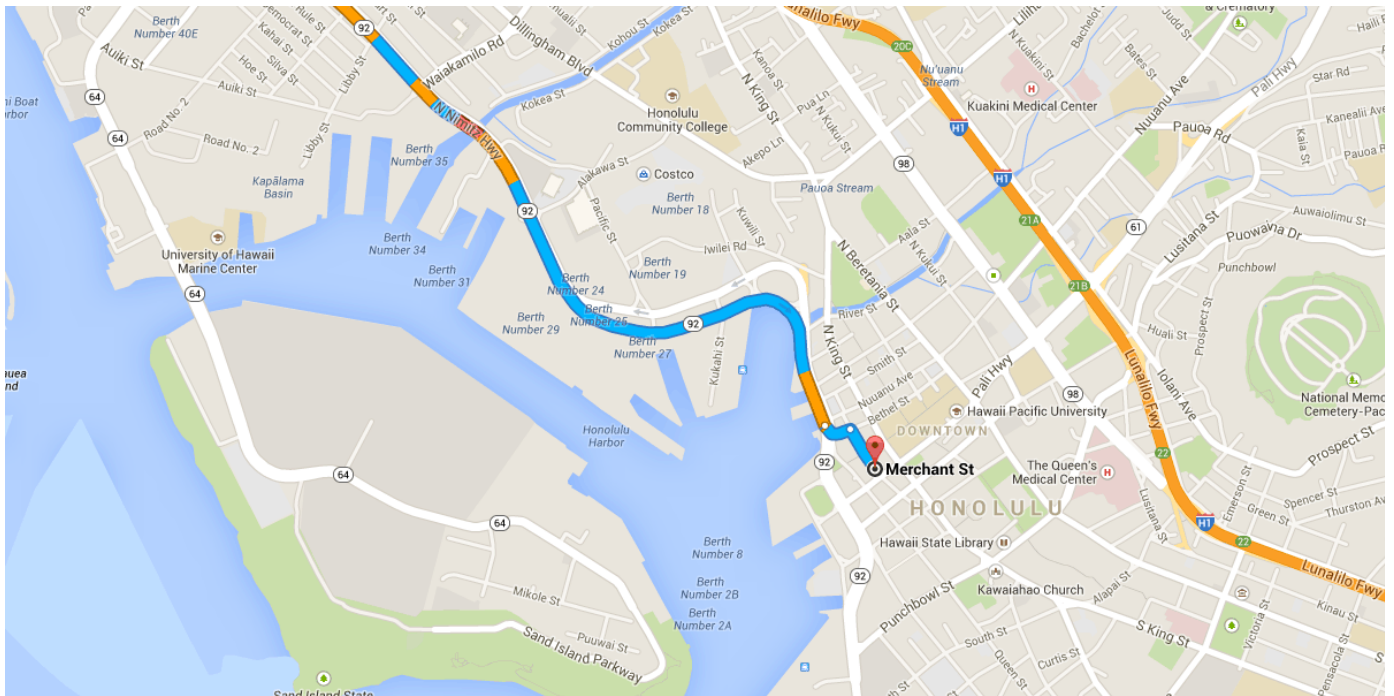

Directions from Honolulu International Airport to Merchant St

○ Honolulu International Airport

300 Rodgers Blvd, Honolulu, HI 96819

-  1. Head northwest on Aolele St 0.2 mi
-  2. Turn right to stay on Aolele St 0.2 mi
-  3. Take the 1st right onto HI-92 E 4.7 mi
-  4. Slight left onto Bethel St 381 ft
-  5. Turn right onto Merchant St 0.1 mi

● Merchant St

Honolulu, HI

These directions are for planning purposes only. You may find that construction projects, traffic, weather, or other events may cause conditions to differ from the map results, and you should plan your route accordingly. You must obey all signs or notices regarding your route.