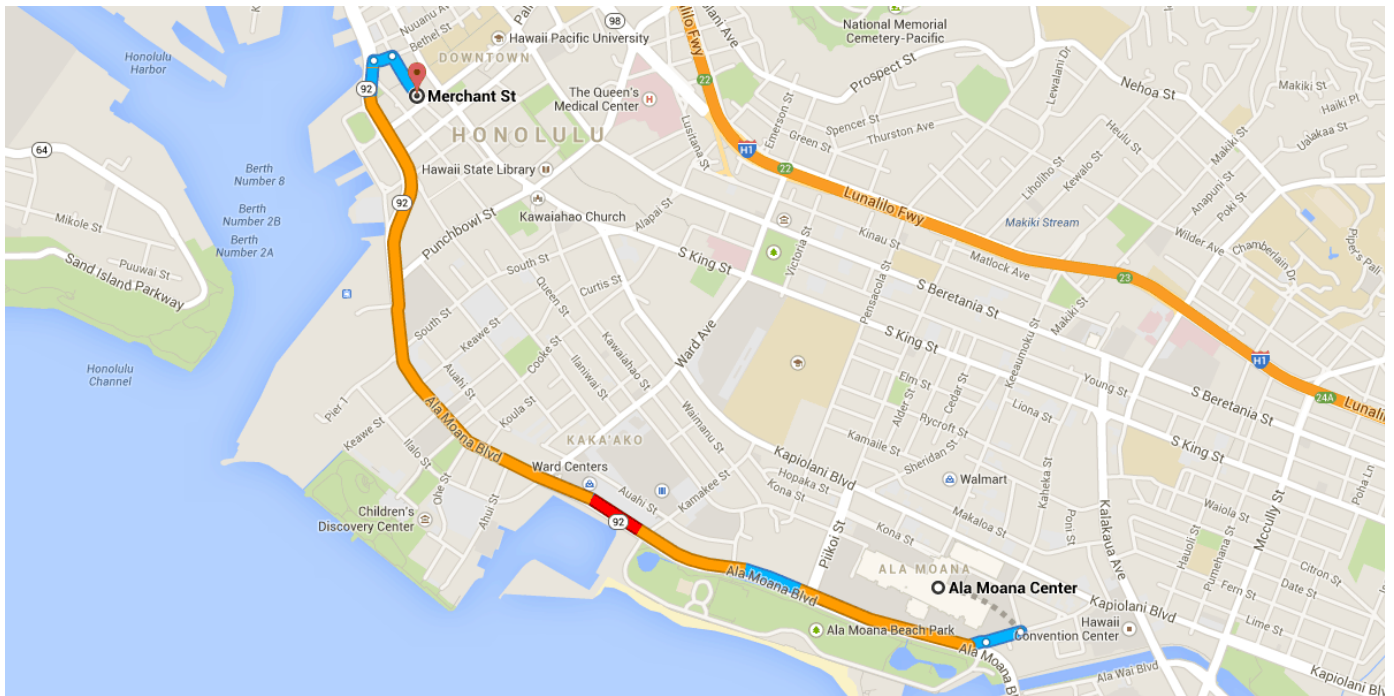

Directions from Ala Moana Center to Merchant St

○ Ala Moana Center

1450 Ala Moana Blvd, Honolulu, HI 96814

- ↑

1. Head west on Atkinson Dr toward Mahukona St

---

459 ft
- ↗

2. Slight right onto HI-92 W/Ala Moana Blvd

i Continue to follow HI-92 W

---

2.4 mi
- ↘

3. Turn right onto Bethel St

---

253 ft
- ↘

4. Turn right onto Merchant St

---

0.1 mi

○ Merchant St

Honolulu, HI

These directions are for planning purposes only. You may find that construction projects, traffic, weather, or other events may cause conditions to differ from the map results, and you should plan your route accordingly. You must obey all signs or notices regarding your route.